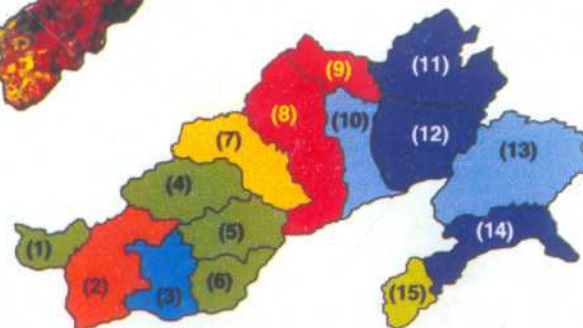

# Biological Richness map of Arunachal Pradesh

1. TAWANG
2. WEST KAMENG
3. EAST KAMENG
4. KURUNG KUME
5. LOWER SUBANSIRI
6. PAPUM PARE
7. UPPER SUBANSIRI
8. WEST SIANG
9. UPPER SIANG
10. EAST SIANG
11. UPPER DIBANG VALLY
12. LOWER DIBANG VALLY
13. LOHIT
14. CHANGLANG
15. TIRAP

## Legend

- Very High
- High
- Medium
- Low
- Snow/ Cloud
- Shadow
- Road
- River & Waterbody

Scale

Not to scale

Courtesy : Indian Institute of Remote Sensing  
Dehru Dun