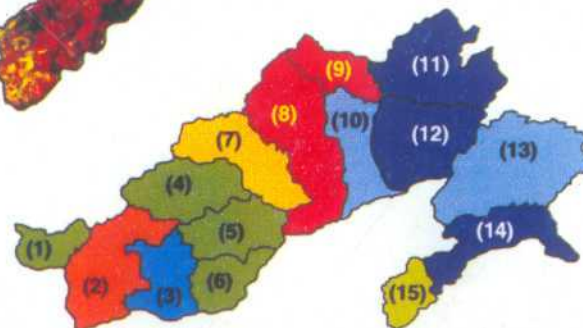

# Biological Richness map of Arunachal Pradesh

1. TAWANG
2. WEST KAMENG
3. EAST KAMENG
4. KURUNG KUME
5. LOWER SUBANSIRI
6. PAPUM PARE
7. UPPER SUBANSIRI
8. WEST SIANG
9. UPPER SIANG
10. EAST SIANG
11. UPPER DIBANG VALLY
12. LOWER DIBANG VALLY
13. LOHIT
14. CHANGLANG
15. TIRAP

## Legend

- Very High
- High
- Medium
- Low
- Snow/ Cloud
- Shadow
- Road
- River & Waterbody

Scale

Kilometres

Not to scale

Courtesy : Indian Institute of Remote Sensing  
Dehru Dun