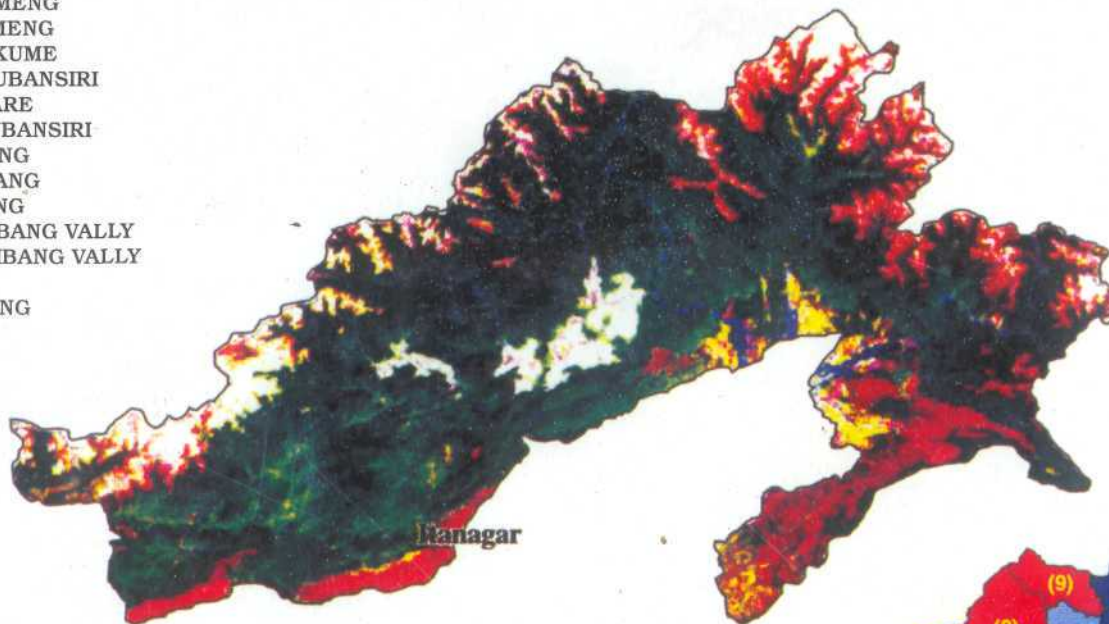

# Biological Richness map of Arunachal Pradesh

1. TAWANG
2. WEST KAMENG
3. EAST KAMENG
4. KURUNG KUME
5. LOWER SUBANSIRI
6. PAPUM PARE
7. UPPER SUBANSIRI
8. WEST SIANG
9. UPPER SIANG
10. EAST SIANG
11. UPPER DIBANG VALLY
12. LOWER DIBANG VALLY
13. LOHIT
14. CHANGLANG
15. TIRAP

## Legend

- Very High
- High
- Medium
- Low
- Snow/ Cloud
- Shadow
- Road
- River & Waterbody

Scale

Kilometres

Not to scale

Courtesy : Indian Institute of Remote Sensing  
Dehru Dun