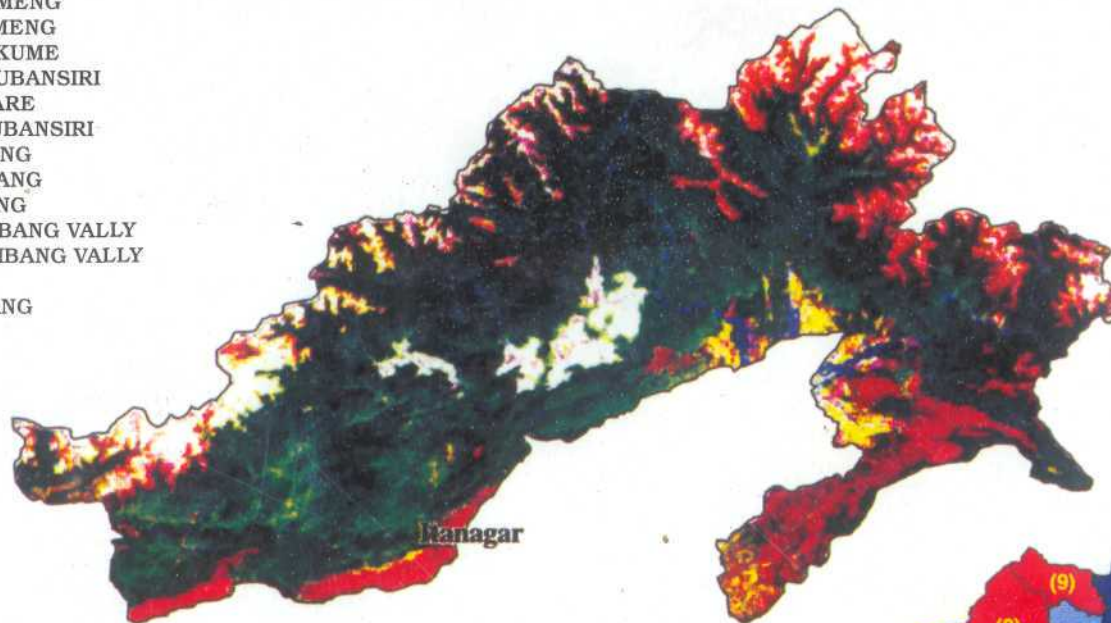

# Biological Richness map of Arunachal Pradesh

1. TAWANG
2. WEST KAMENG
3. EAST KAMENG
4. KURUNG KUME
5. LOWER SUBANSIRI
6. PAPUM PARE
7. UPPER SUBANSIRI
8. WEST SIANG
9. UPPER SIANG
10. EAST SIANG
11. UPPER DIBANG VALLY
12. LOWER DIBANG VALLY
13. LOHIT
14. CHANGLANG
15. TIRAP

## Legend

- Very High
- High
- Medium
- Low
- Snow/ Cloud
- Shadow
- Road
- River & Waterbody

Scale

Not to scale

Courtesy : Indian Institute of Remote Sensing  
Dehru Dun